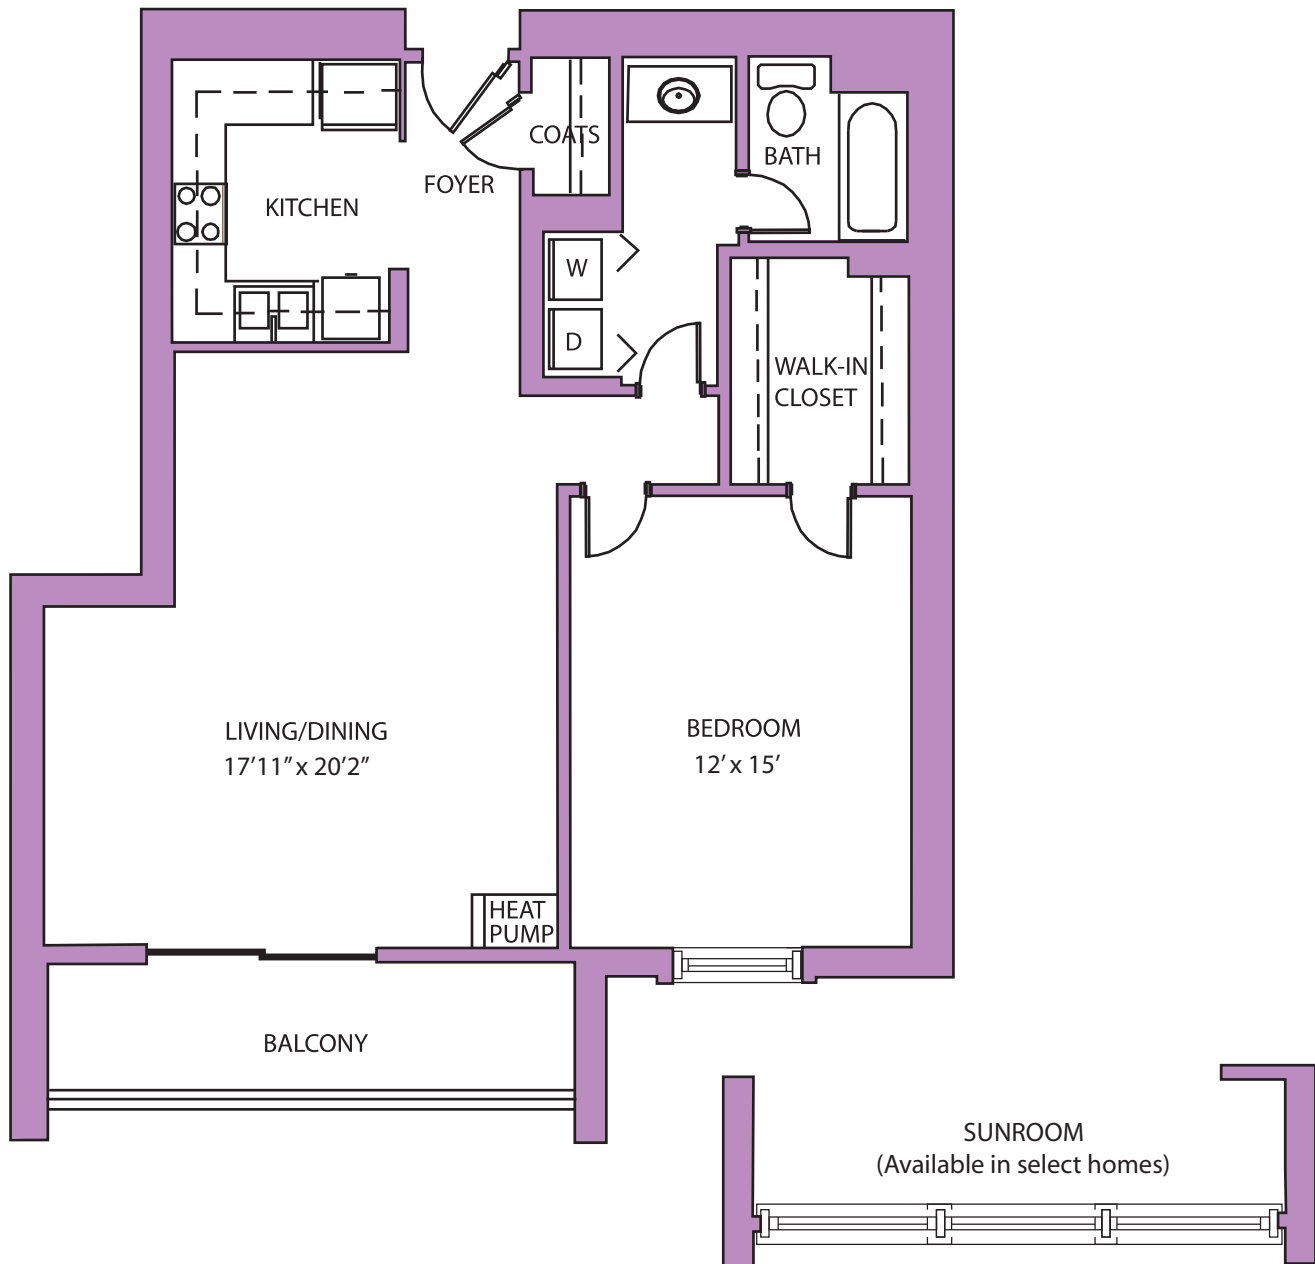

The Lenox

One Bedroom : One Bath

appx. 900 sq. ft. / appx. 1050-1100 sq. ft. with sunroom

THE LIGHT
AT BROOKHAVEN

The sketches, renderings, graphic materials, feature plans and specifications described herein are proposed only, and the developer reserves the right to modify, revise or withdraw any and all of the same in its sole discretion and without prior notice. Without limiting the generality of the foregoing, the developer reserves the right to substitute any of the foregoing with items of similar or better value, in the developer's opinion.